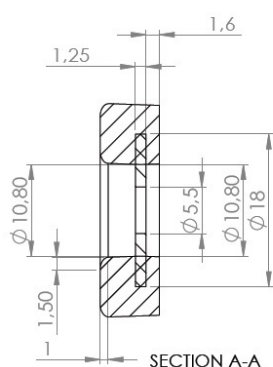

PRODUCT SHEET

Description:

Screw-On Glide "Teflon", Grey PTFT, $\varnothing 25 \times 7 \text{ mm}$, Screw Hole $\varnothing 5 \text{ mm}$, Incl. CSK Screw $\varnothing 4 \times 20 \text{ mm}$

Item number:

10.25.502-0

Units	Box	Carton	HS Code	Barcode
Pcs.	500	3500	3903300000	 5704866506151

SISO A/S

Mileparken 11
DK-2740 Skovlunde
Denmark
VAT: DK 24786013

Phone +45 45 830 900

www.siso.dk
siso@siso.dk

Danske Bank
Nytorv Branch
Copenhagen
SWIFT: DABADKKK

Account no.
4180 3112 112936
IBAN Account
DK7230003112112936