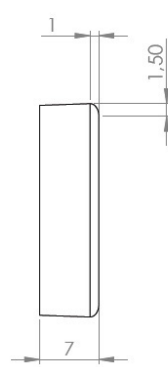

PRODUCT SHEET

Description:

Screw-On Glide "Teflon", Grey PTFT, $\varnothing 25 \times 7 \text{ mm}$, Screw Hole $\varnothing 5 \text{ mm}$, Incl. CSK Screw $\varnothing 4 \times 20 \text{ mm}$

Item number:

10.25.502-0

Units	Box	Carton	HS Code	Barcode
Pcs.	500	3500	3903300000	 5704866506151

SISO A/S

Mileparken 11
DK-2740 Skovlunde
Denmark
VAT: DK 24786013

Phone +45 45 830 900

www.siso.dk
siso@siso.dk

Danske Bank
Nytorv Branch
Copenhagen
SWIFT: DABADKKK

Account no.
4180 3112 112936
IBAN Account
DK7230003112112936